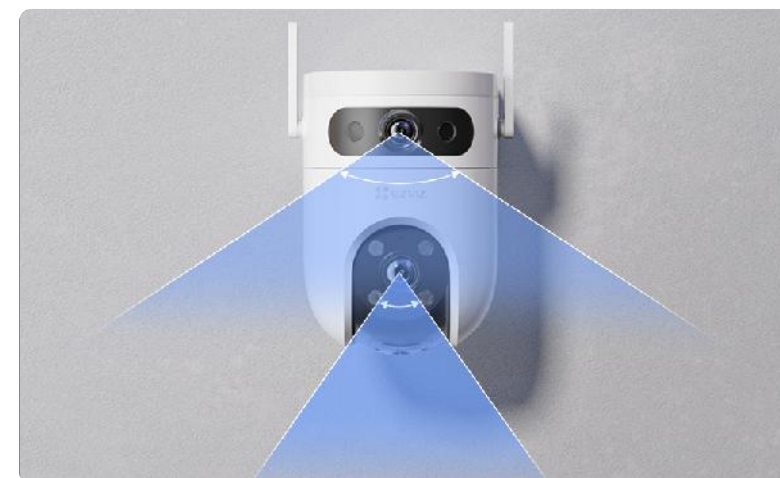

Interlinked co-detection, view change, and more

Worry Less

Easy, automated area patrol

Next-level detection, unparalleled protection

The H9c is equipped with dual-lens, co-enabled detection technology to safeguard even the most complex environments in a way that is tailored to your needs. You can use these advanced features at any time without committing to a subscription plan.

AI-Powered Human/Vehicle Shape Detection
(Available on Both Lenses)

PT Lens Auto-Tracking
(On Human Movements)

Co-Detection for Interlinked Lens Auto-Actions

Customizable Detection Zones

Adjustable Detection Sensitivity

FREE

No Subscription Required

Face two directions, but follow the same activity

Even if the two lenses are set on opposite viewing angles to secure two different areas, they can complete a single smart tracking task through teamwork. When a human is detected by the upper lens, the PT lens will automatically rotate to such angle to lock on the person and record the whole activity.

Step 1

The top lens detects a moving person in its ultra-wide 130° view

Step 2

The bottom lens rotates and follows the moving person

Smarter alerts with upgraded vehicle detection

It reduces alerts caused by falling leaves or flying insects, and informs you when someone parks in your property area without permission.