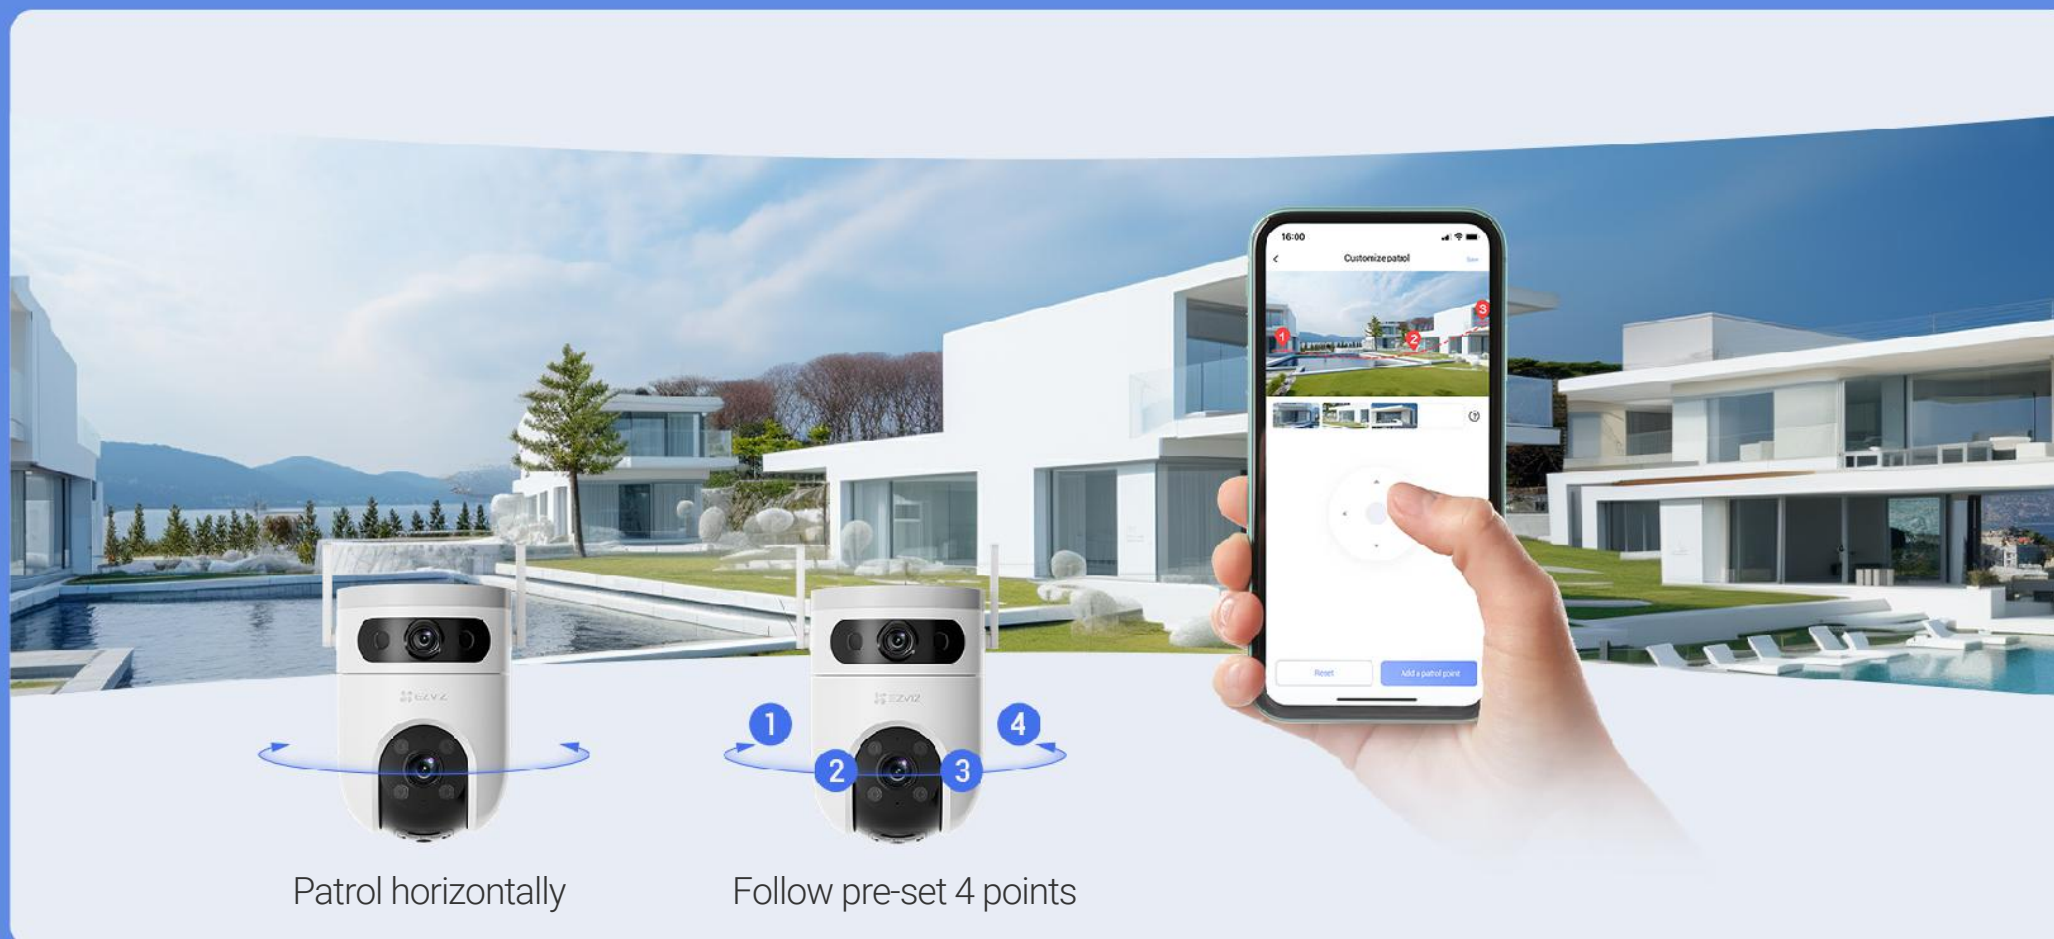

Step 1

The top lens detects a moving person in its ultra-wide 130° view

Step 2

The bottom lens rotates and follows the moving person

Smarter alerts with upgraded vehicle detection

It reduces alerts caused by falling leaves or flying insects, and informs you when someone parks in your property area without permission.

F/2.8mm Wide-angle View

F/6mm Close-up View

F/6mm Digital Zoom

Click to check, with both wide and close-up views

Understand the whole, big picture while paying attention to the important details, by using the EZVIZ App. You can tap the area of interest on the wide-angle viewing box, so a close-up view will be shown on the side at the same time.

Or, let the H9c 2K patrol smartly, so you don't have to

On set time intervals, the lower lens can complete rotational check-ups to eliminate blind spots. You can customize patrol routes for tailored focuses, or simply ask it to complete a full-circle spin.

Easily respond to any visitor by simply using your phone to speak remotely. The camera can also auto-play a recorded voice message when a motion is detected.

Active defense to deter & safeguard

Upon detection of intruders, the camera will set off a loud siren and flash dazzling spotlights² to let the invited strangers know they have been detected.