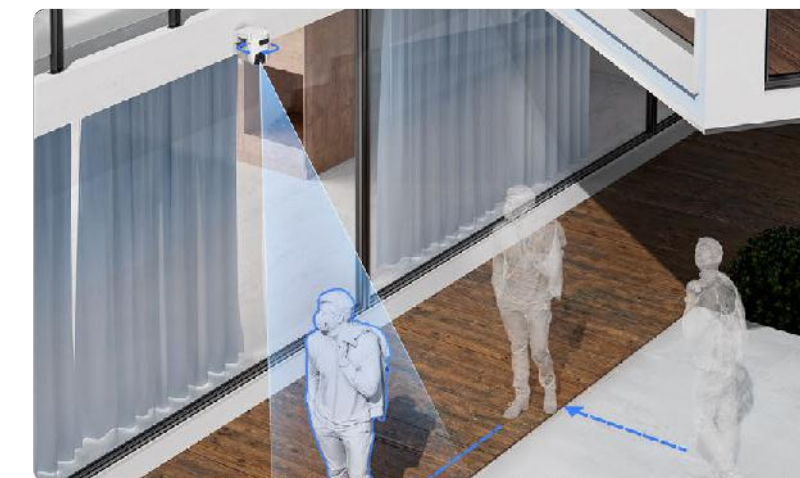

FREE

No Subscription Required

Face two directions, but follow the same activity

Even if the two lenses are set on opposite viewing angles to secure two different areas, they can complete a single smart tracking task through teamwork. When a human is detected by the upper lens, the PT lens will automatically rotate to such angle to lock on the person and record the whole activity.

Step 1

The top lens detects a moving person in its ultra-wide 130° view

Step 2

The bottom lens rotates and follows the moving person

Smarter alerts with upgraded vehicle detection

It reduces alerts caused by falling leaves or flying insects, and informs you when someone parks in your property area without permission.