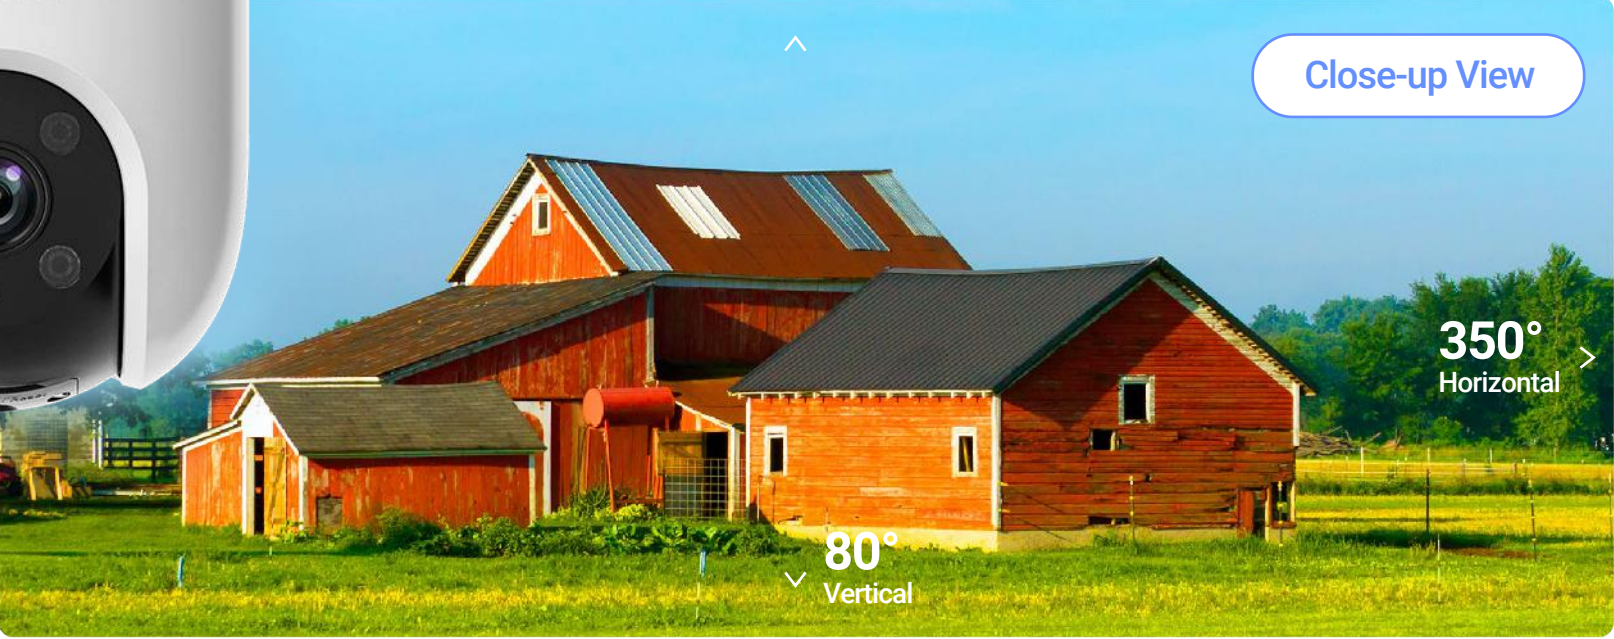

FREE

No Subscription Required

Face two directions, but follow the same activity

Even if the two lenses are set on opposite viewing angles to secure two different areas, they can complete a single smart tracking task through teamwork. When a human is detected by the upper lens, the PT lens will automatically rotate to such angle to lock on the person and record the whole activity.

Step 1

The top lens detects a moving person in its ultra-wide 130° view

Step 2

The bottom lens rotates and follows the moving person

Smarter alerts with upgraded vehicle detection

It reduces alerts caused by falling leaves or flying insects, and informs you when someone parks in your property area without permission.

See much more than you can imagine

A bigger space needs a wider view. That's where the H9c 2K comes in handy. It can pan and tilt to take in a 360-degree field-of-view, and render details in 2K resolution to capture crucial moments clearly.

F/2.8mm Wide-angle View

F/6mm Close-up View

F/6mm Digital Zoom

Click to check, with both wide and close-up views

Understand the whole, big picture while paying attention to the important details, by using the EZVIZ App. You can tap the area of interest on the wide-angle viewing box, so a close-up view will be shown on the side at the same time.