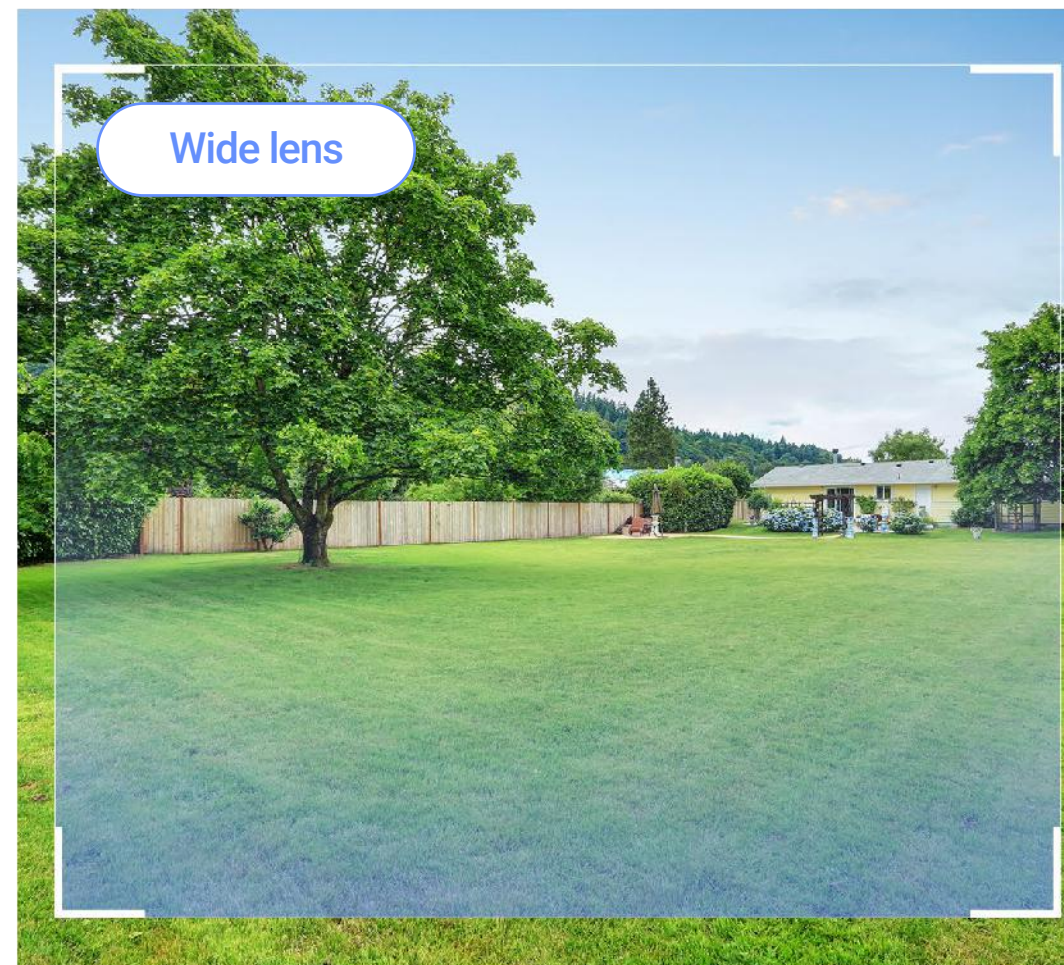

2K Wide-angle Lens

Manually-adjustable 240° Horizontal Rotation
15° Tilting for Glare-free Viewing

2K Telephoto Lens

Motorized Pan & Tilt for 360° View

See More

Doubled views, clearer details

Function Smarter