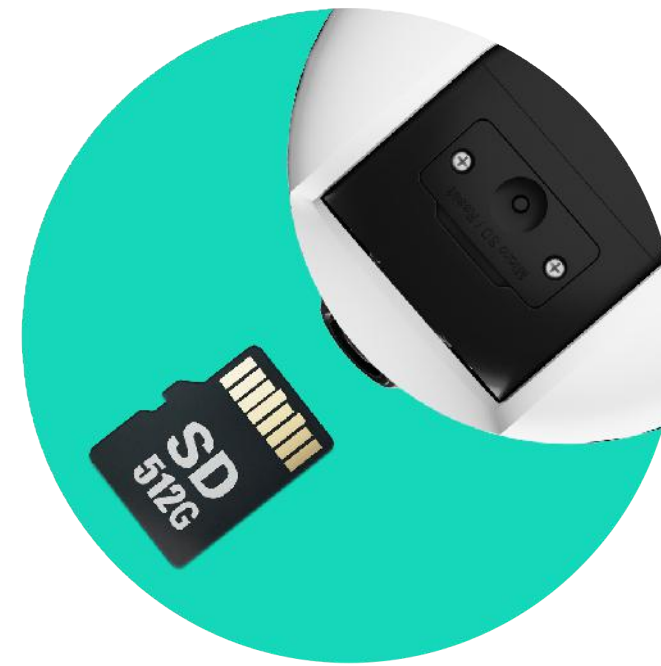

The H9c 2K has a compact design, and is weatherproof to deliver long-standing performance, even in harsh weather conditions.

Smart integration for hands-free control

The camera supports easy integration to your existing voice assistants. You can pull up the video feed by simply saying "Alexa" or "Hey Google".⁴

H.265 for enhanced video experience

The H.265 creates a smoother viewing experience while only using about 50% of the data storage space required by cameras with H.264.³

Versatile setups for almost any location

Install the H9c 2K at the best spot you'd find to eliminate blind spots.

Large, safe storage options that you can trust

You can secure your recorded videos on a local microSD card of up to 512 GB, or subscribe to EZVIZ CloudPlay for fully-encrypted cloud storage⁵.