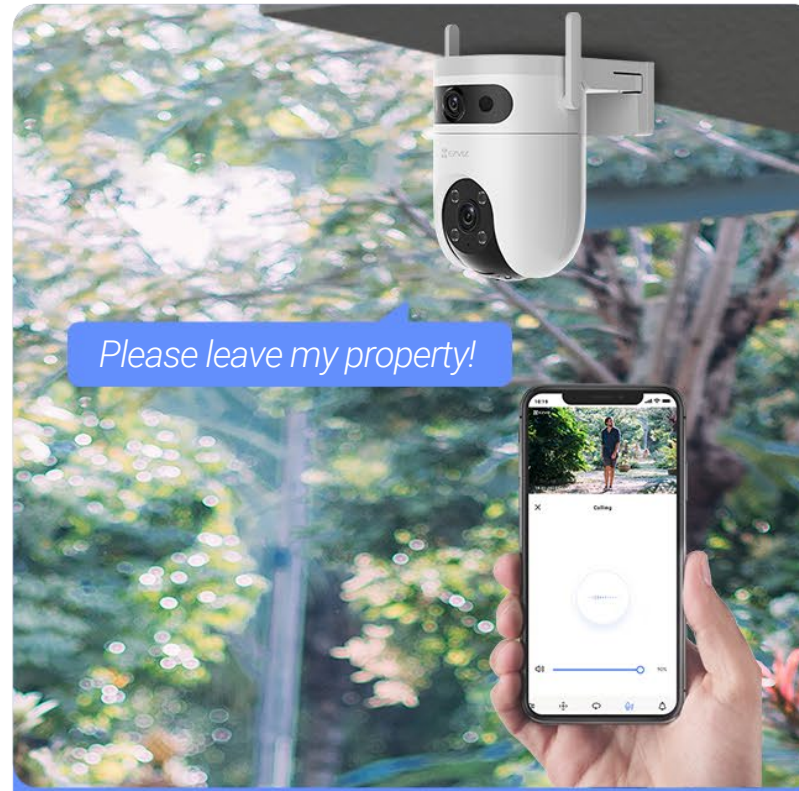

Step 1

The top lens detects a moving person in its ultra-wide 130° view

Step 2

The bottom lens rotates and follows the moving person

Smarter alerts with upgraded vehicle detection

It reduces alerts caused by falling leaves or flying insects, and informs you when someone parks in your property area without permission.

Designed to make protection last all night

Impressive, far-reaching color night vision¹, with 4 built-in spotlights

Three useful night vision modes will suit any need

More convenience for various needs

High-quality audio to respond & warn

Easily respond to any visitor by simply using your phone to speak remotely. The camera can also auto-play a recorded voice message when a motion is detected.

Active defense to deter & safeguard

Upon detection of intruders, the camera will set off a loud siren and flash dazzling spotlights² to let the invited strangers know they have been detected.

The H9c 2K has a compact design, and is weatherproof to deliver long-standing performance, even in harsh weather conditions.

Smart integration for hands-free control

The camera supports easy integration to your existing voice assistants. You can pull up the video feed by simply saying "Alexa" or "Hey Google".⁴