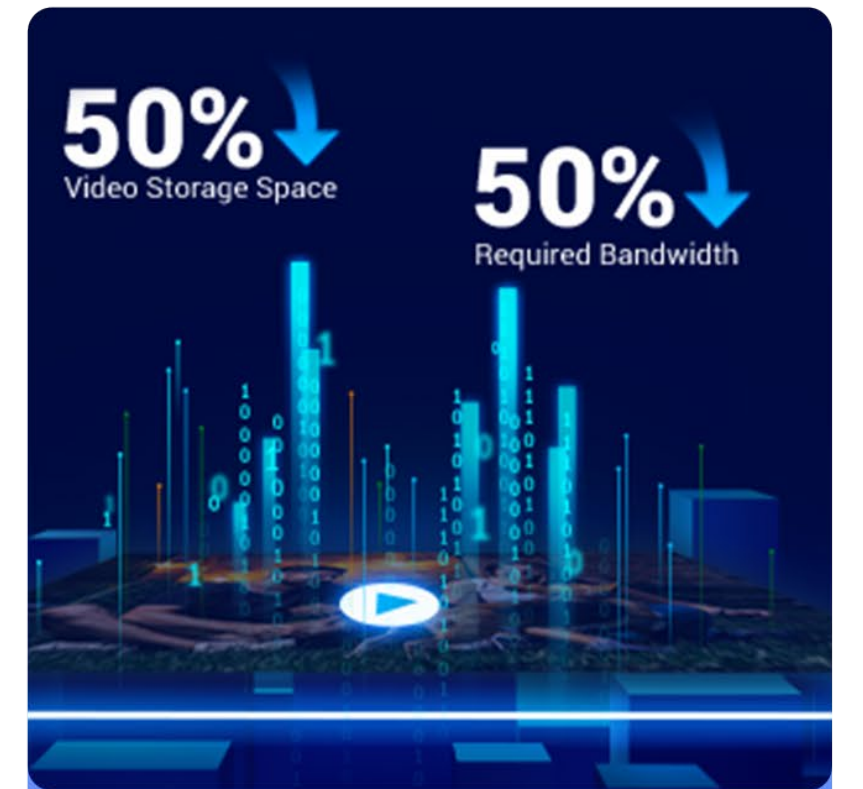

H.265 for enhanced video experience

The H.265 creates a smoother viewing experience while only using about 50% of the data storage space required by cameras with H.264.³