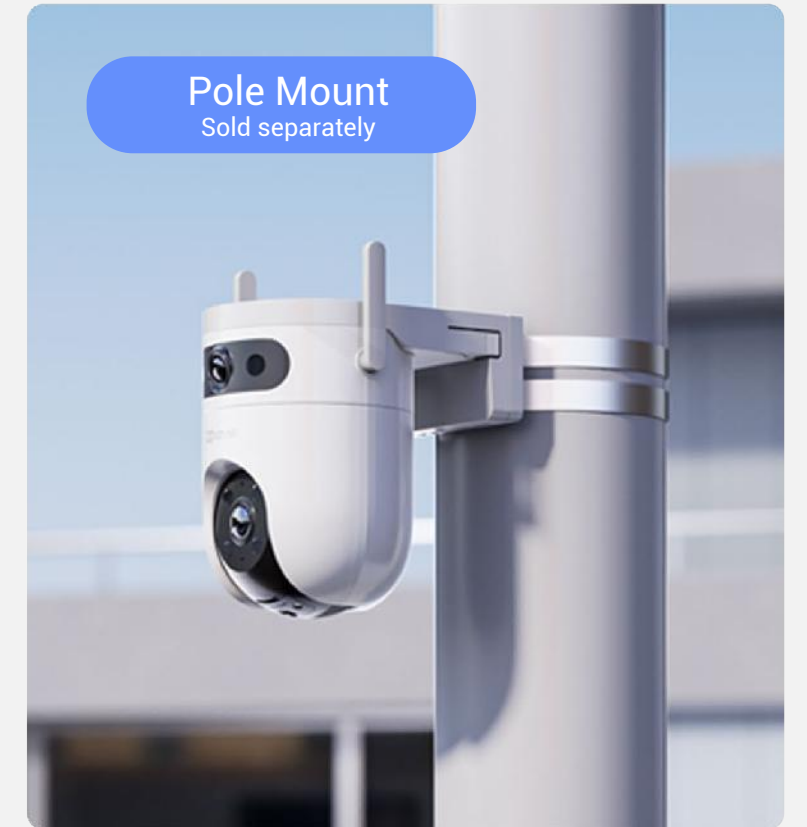

Versatile setups for almost any location

Install the H9c 2K at the best spot you'd find to eliminate blind spots.