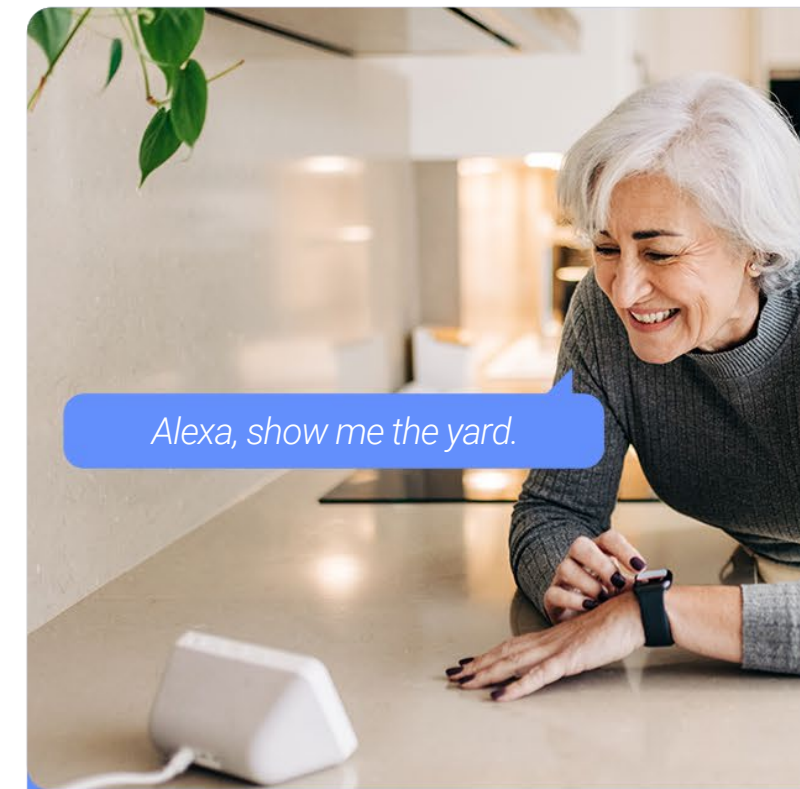

Easily respond to any visitor by simply using your phone to speak remotely. The camera can also auto-play a recorded voice message when a motion is detected.

Active defense to deter & safeguard

Upon detection of intruders, the camera will set off a loud siren and flash dazzling spotlights² to let the invited strangers know they have been detected.

Powerful antennas, stable connection

It boosts up to 220 m Wi-Fi coverage thanks to its high-performance dual antennas³. It also offers wired options for further convenience.

A neat design against all weathers

The H9c 2K has a compact design, and is weatherproof to deliver long-standing performance, even in harsh weather conditions.

Smart integration for hands-free control

The camera supports easy integration to your existing voice assistants. You can pull up the video feed by simply saying "Alexa" or "Hey Google".⁴