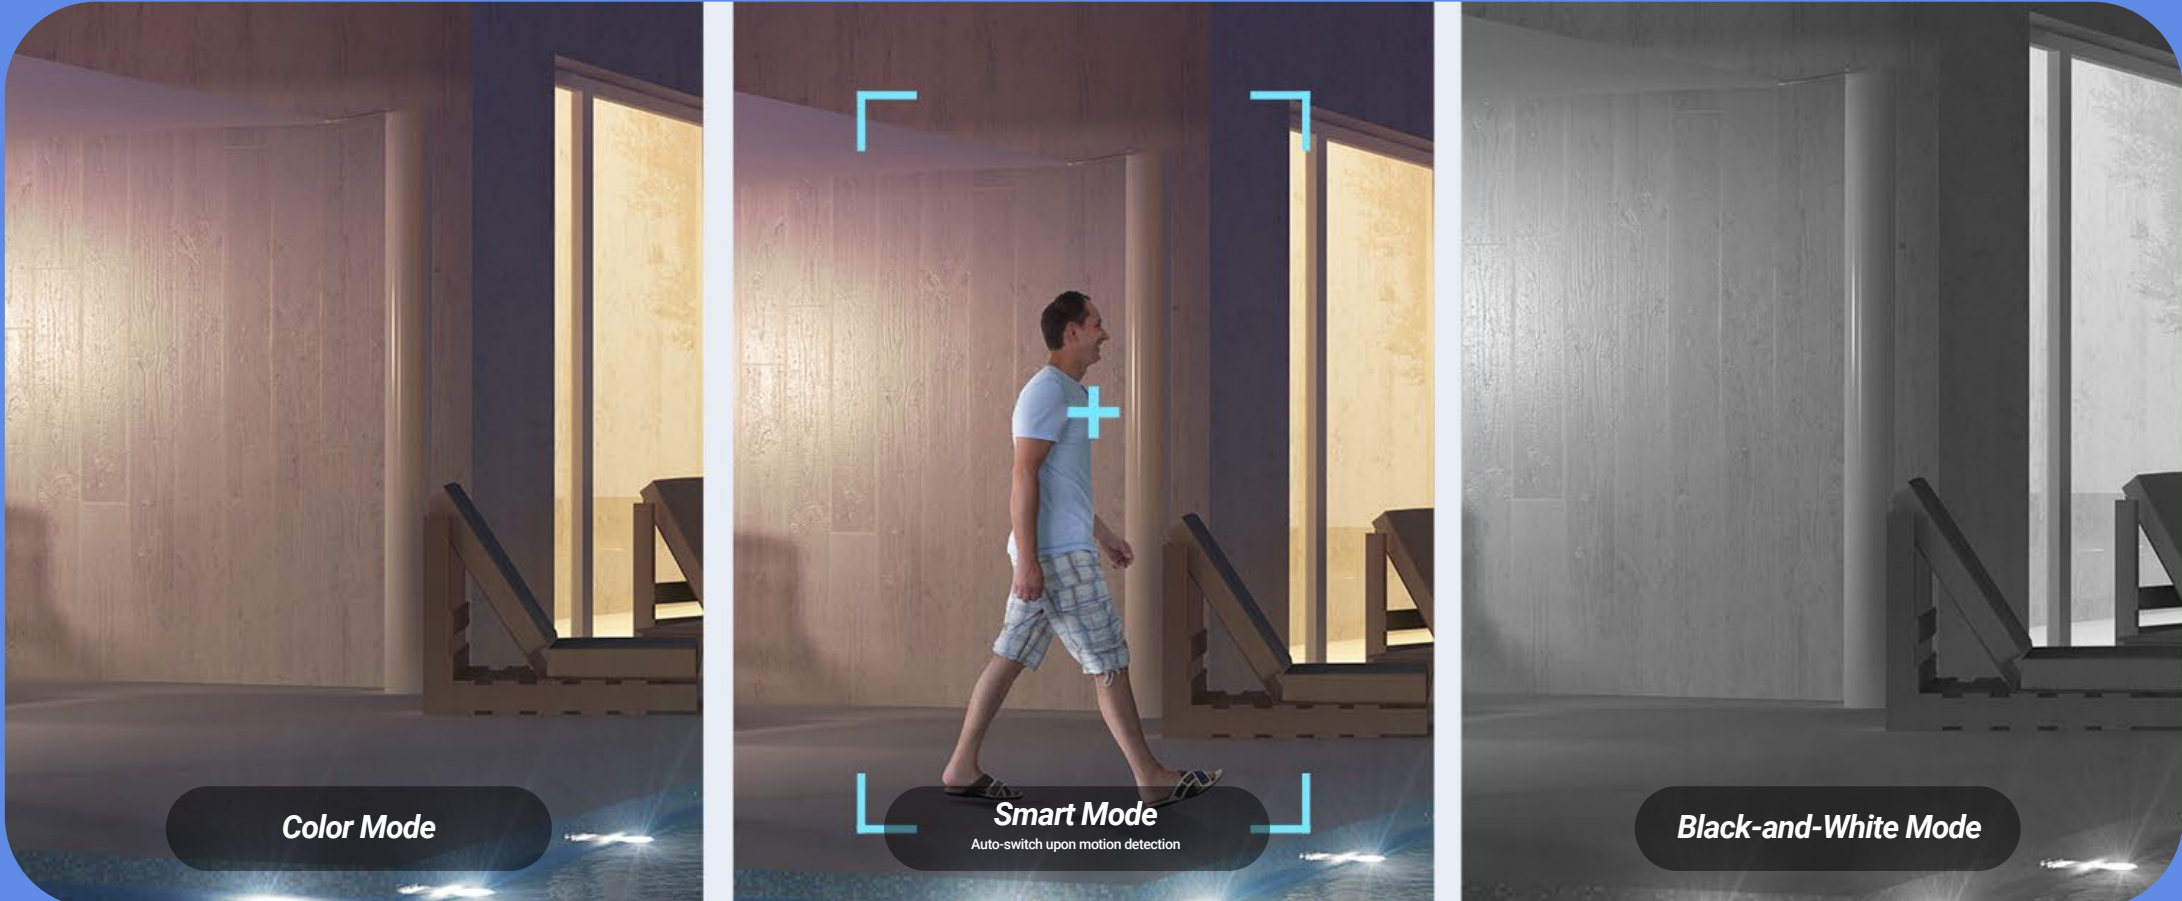

F/2.8mm Wide-angle View

F/6mm Close-up View

F/6mm Digital Zoom

Click to check, with both wide and close-up views

Understand the whole, big picture while paying attention to the important details, by using the EZVIZ App. You can tap the area of interest on the wide-angle viewing box, so a close-up view will be shown on the side at the same time.

Or, let the H9c 2K patrol smartly, so you don't have to

On set time intervals, the lower lens can complete rotational check-ups to eliminate blind spots. You can customize patrol routes for tailored focuses, or simply ask it to complete a full-circle spin.

Designed to make protection last all night

Impressive, far-reaching color night vision¹, with 4 built-in spotlights

Three useful night vision modes will suit any need

More convenience for various needs

High-quality audio to respond & warn

Easily respond to any visitor by simply using your phone to speak remotely. The camera can also auto-play a recorded voice message when a motion is detected.

Active defense to deter & safeguard

Upon detection of intruders, the camera will set off a loud siren and flash dazzling spotlights² to let the invited strangers know they have been detected.