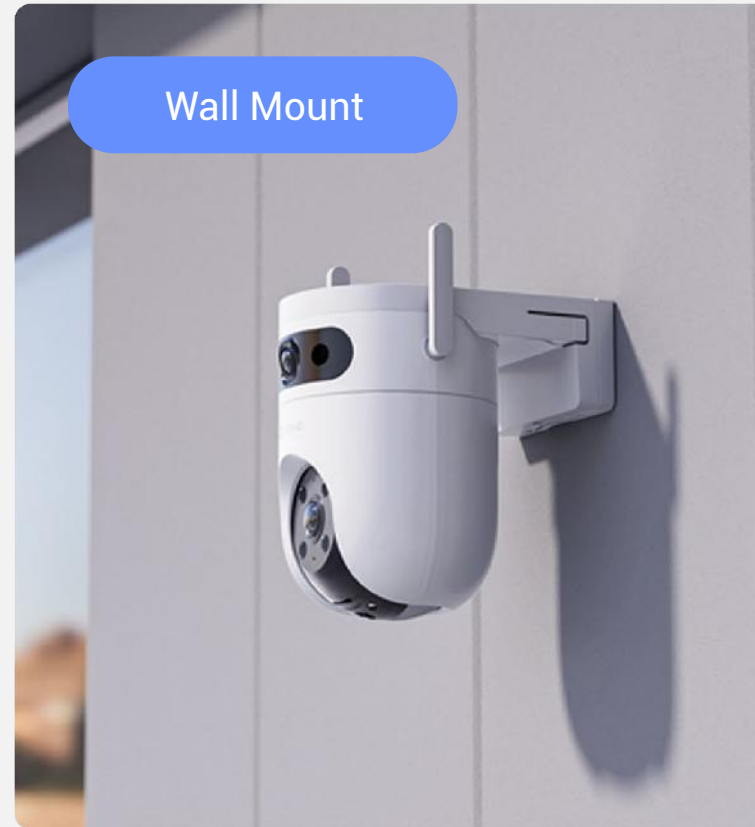

Versatile setups for almost any location

Install the H9c 2K at the best spot you'd find to eliminate blind spots.